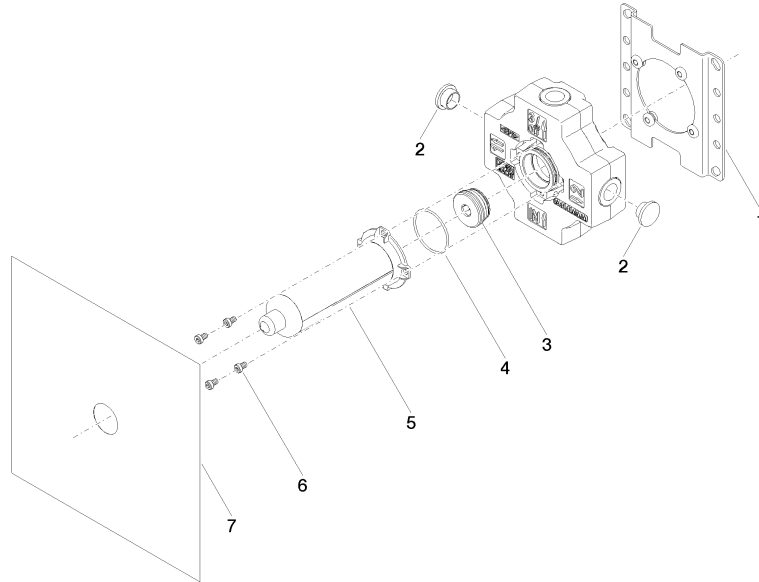

Concealed three-way diverter -

35 204 970

- red brass, lead-free
- 1x female thread 1/2" connections
- 3x female thread 1/2" outlet
- cut-to-length spindle and sleeve
- dust cover
- anti-water packing
- soundproofing

NOTE: Important for certain series!
Due to minimum rough-in requirements, a framing
of 2x6 studs is needed.

Concealed three-way diverter -

35 204 970

Certificates

IAPMO_4976 (8).

Concealed three-way diverter -

35 204 970

Spare parts list

No.	Item Number	Name	Quantity used	Delivery time
1	04 17 20 252 00 90	base	1	60
2	09 31 20 092 90	plug	1	2
3	90 31 20 131 00 90	plug	1	2
4	09 14 10 210 90	seal	1	2
5	04 21 02 180 10 90	cap	1	2
6	09 30 30 112 90	screw	1	2
7	04 14 03 116 00 90	gasket kit	1	2